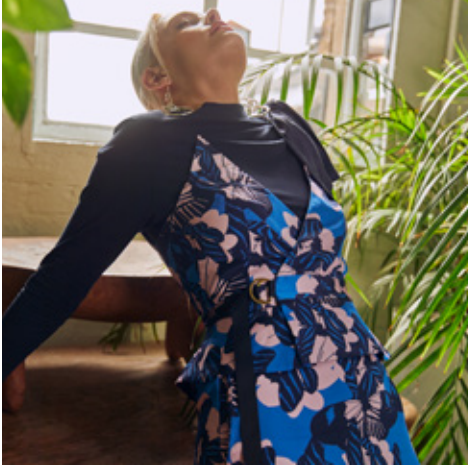

emma wallace

Inspired by nature

JSA2180RD JADE JUMPSUIT

JKA2170RD LAURIE MAC
TPA2126 NYMPHALI TEE

DRA2120RD BOFLY DRESS

TPA2122PK WALL TOP
TPA2140RD ADMIRAL JUMPER
SKA2173 MARIPOSA SKIRT

Even the smallest move