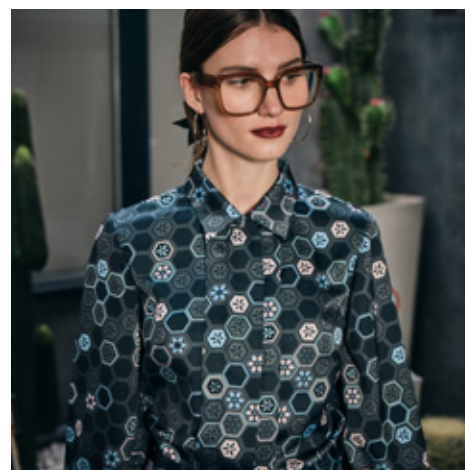

emma wallace

A new beginning

TPA2029 LIENNA SHIRT
DRA2002 EVELYN DRESS

JKA202060 PEGGY BOMBER TPA2025N KOH TOP
SKA2058 LULU SKIRT

DRA2001P MAYUMI DRESS

JSA2071 FELICIA JUMPSUIT

Finding light in the dark

JKA2062 KIYO COAT TPA2017 SUE TOP
TRA2030 PATTI TROUSERS