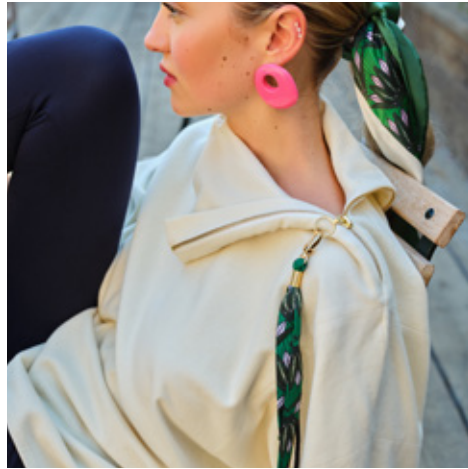

TPA2221MK MADELINE TOP
JSA2210SL KANDA JUMPSUIT

Stride majestically

JSA2205SL BETTY JUMPSUIT

TPA2020W CYNTHIA TOP
SKA2229SL SADIE SKIRT

TPAMO01WT SKYE TOP
SKA2228SL ROSE SKIRT

Dive in

www.emma-wallace.com