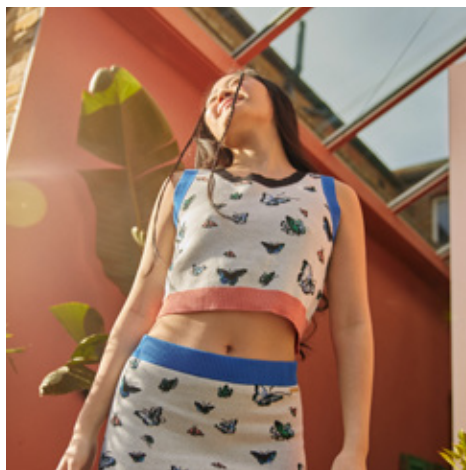

emma wallace

*Look inside the Kaleidoscope*

TPS2255OW LACE LANA TOP  
TRS2273OE DAHLIA TROUSER

TPS2246FJ CALIX TOP  
SKS2263FJ CALIX SKIRT

TPS2241FP ALYSSA TEE  
DRS2230CB FLEUR DRESS

DRS2231FP ROSE DRESS

JSS2220FP IRIS JUMPSUIT