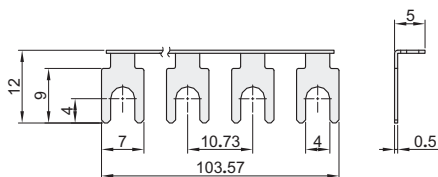

### 短接片

代码	类型	极数	适用端子台
YEDTBC-10S-2	短接片	2	YEDTBC-10
YEDTBC-10S-3		3	YEDTBR-10
YEDTBC-10S-4		4	YEDTBD-10
YEDTBC-10S-10		10	
YEDTBC-20S-2		2	YEDTBC-20
YEDTBC-20S-3		3	YEDTBR-20
YEDTBC-20S-4		4	YEDTBD-20
YEDTBC-20S-10		10	

tend

YEDTBC-10S-2  
YEDTBC-10S-3  
YEDTBC-10S-4  
YEDTBC-10S-10

YEDTBC-20S-2  
YEDTBC-20S-3  
YEDTBC-20S-4  
YEDTBC-20S-10

视角标准：第一视角

请按图示订货

代码  
YEDTBC-10S-2  
YEDTBC-10S-3  
YEDTBC-10S-2