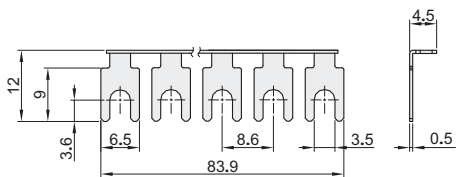

### 短接片

代码	类型	极数	适用端子台
YEDTBC-10S-2	短接片	2	YEDTBC-10
YEDTBC-10S-3		3	YEDTBR-10
YEDTBC-10S-4		4	YEDTBD-10
YEDTBC-10S-10		10	
YEDTBC-20S-2		2	YEDTBC-20
YEDTBC-20S-3		3	YEDTBR-20
YEDTBC-20S-4		4	YEDTBD-20
YEDTBC-20S-10		10	

tend

YEDTBC-10S-2  
YEDTBC-10S-3  
YEDTBC-10S-4  
YEDTBC-10S-10

YEDTBC-20S-2  
YEDTBC-20S-3  
YEDTBC-20S-4  
YEDTBC-20S-10

视角标准：第一视角

请按图示订货

代码  
YEDTBC-10S-2  
YEDTBC-10S-3  
YEDTBC-10S-2