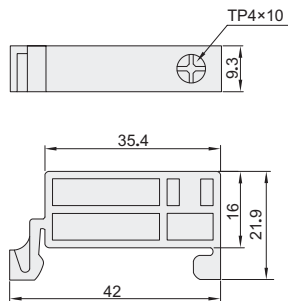

### 短接片

代码	类型	极数	适用端子台
YEDTBC-10S-2	短接片	2	YEDTBC-10
YEDTBC-10S-3		3	YEDTBR-10
YEDTBC-10S-4		4	YEDTBD-10
YEDTBC-10S-10		10	
YEDTBC-20S-2		2	YEDTBC-20
YEDTBC-20S-3		3	YEDTBR-20
YEDTBC-20S-4		4	YEDTBD-20
YEDTBC-20S-10		10	

tend

YEDTBC-10S-2  
YEDTBC-10S-3  
YEDTBC-10S-4  
YEDTBC-10S-10

YEDTBC-20S-2  
YEDTBC-20S-3  
YEDTBC-20S-4  
YEDTBC-20S-10

视角标准：第一视角

请按图示订货

代码  
YEDTBC-10S-2  
YEDTBC-10S-3  
YEDTBC-10S-2

### 挡片

代码	类型	适用端子台
YEDTBR-F	挡片	YEDTBR 系列/YEDTBD 系列

tend

视角标准：第一视角

请按图示订货

代码  
YEDTBR-F  
YEDTBR-F