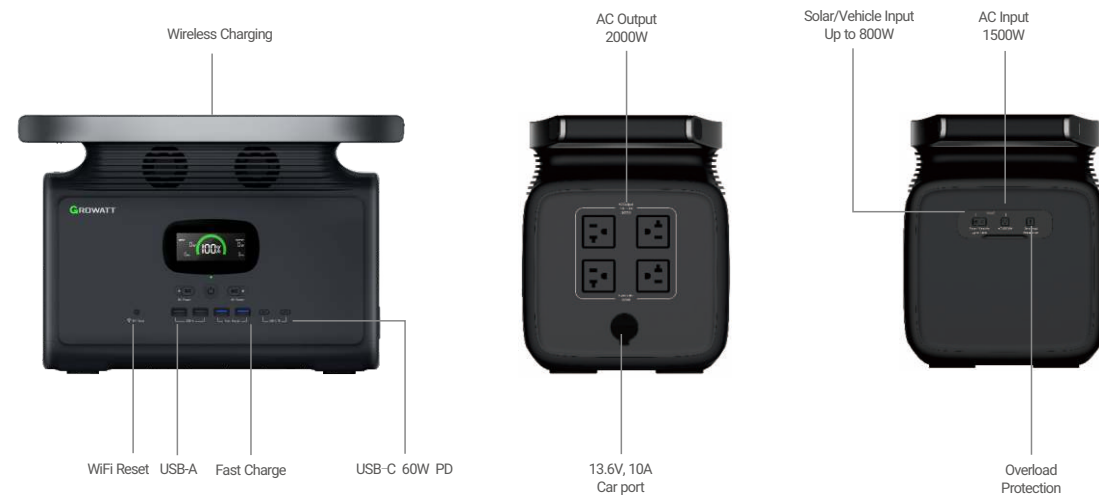

One Hub For All Your Needs

INFINITY 1500

PORTABLE POWER STATION

- 2000W**
AC output for high power devices
- 12 Outlets**
for all kinds of electric devices
- 1.6Hrs**
superfast charging speed
- UPS**
seamless power switch in power outages
- APP**
supports remote monitoring & control

SPECIFICATIONS

Features	Descriptions
Battery	
Battery Chemistry	NMC
Capacity	1554Wh
Lifecycle	>800 cycles to 60%
Battery Management	BMS: Under/Over Voltage Protection, Over Current Protection, Short Circuit Protection, Overcharging Voltage Protection, Over Temperature Protection
MPPT	Support solar power MPPT charging
Input Options	
Solar Charge	2.5Hrs (Maximum Input under full sunlight), 800W (15-100V, 12A)
Vehicle Charge	12Hrs (at 12V)12V, 12A
Wall Charge	1Hour to 80%, 1.6Hours to 100%, up to 1500W
Output	
AC Outlets	4 x 110Vac, 60Hz, 2000W (4000W Peak)
Car Outlet	13.6V, 10A
USB-A	2 x 12W Max (5V, 2.4A)
Quick Charge 3.0	5V/2.4A,9V/2A,12V/1.5A 18W Max
USB-C PD	2 x 60W Max (5V/9V/15V/20V, 3A)
Wireless Charging	1 x 15W Max
Advanced	
UPS	Yes
Battery Expansion	Parallel to increase capacity (Up to 3 Units)
App Management	Yes (Wi-Fi +Bluetooth)
General	
Dimensions (LxWxH)	16.5 x 9.1 x 11.3 in (418.7 x 230 x 287mm)
Weight	36.4lbs (16.5kg)
Operating Temperature	-4 ~ 140°F (-20~60°C)
Certifications	UL, CE, FCC, RoHS, PSE
Warranty	24 Months

Your EXPERT Portable Power Station

Powerful Capacity & Output

With a huge capacity of 1554Wh and a powerful output of 2000W, you can now power a wider array of high-power appliances with confidence!

2000W Power Output