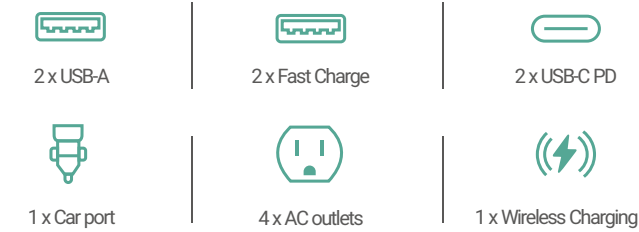

The Most Versatile Ports

With up to 12 versatile outlets, you may charge all of your devices simultaneously without cumbersome wiring and confusing adapters.