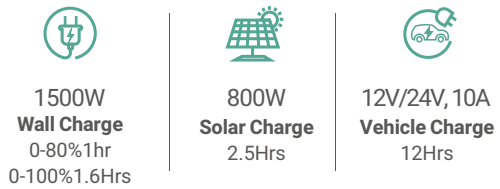

SPECIFICATIONS

Features	Descriptions
Battery	
Battery Chemistry	NMC
Capacity	1554Wh
Lifecycle	>800 cycles to 60%
Battery Management	BMS: Under/Over Voltage Protection, Over Current Protection, Short Circuit Protection, Overcharging Voltage Protection, Over Temperature Protection
MPPT	Support solar power MPPT charging
Input Options	
Solar Charge	2.5Hrs (Maximum Input under full sunlight), 800W (15-100V, 12A)
Vehicle Charge	12Hrs (at 12V)12V, 12A
Wall Charge	1Hour to 80%, 1.6Hours to 100%, up to 1500W
Output	
AC Outlets	4 x 110Vac, 60Hz, 2000W (4000W Peak)
Car Outlet	13.6V, 10A
USB-A	2 x 12W Max (5V, 2.4A)
Quick Charge 3.0	5V/2.4A,9V/2A,12V/1.5A 18W Max
USB-C PD	2 x 60W Max (5V/9V/15V/20V, 3A)
Wireless Charging	1 x 15W Max
Advanced	
UPS	Yes
Battery Expansion	Parallel to increase capacity (Up to 3 Units)
App Management	Yes (Wi-Fi +Bluetooth)
General	
Dimensions (LxWxH)	16.5 x 9.1 x 11.3 in (418.7 x 230 x 287mm)
Weight	36.4lbs (16.5kg)
Operating Temperature	-4 ~ 140°F (-20~60°C)
Certifications	UL, CE, FCC, RoHS, PSE
Warranty	24 Months

Your EXPERT Portable Power Station

Powerful Capacity & Output

With a huge capacity of 1554Wh and a powerful output of 2000W, you can now power a wider array of high-power appliances with confidence!

2000W Power Output

The Fastest Charging Speed

INFINITY 1500 has the fastest AC and solar charging speed that allows you to quickly charge from 0%-80% in an hour, always providing you the power ready-to-go!

The Most Versatile Ports