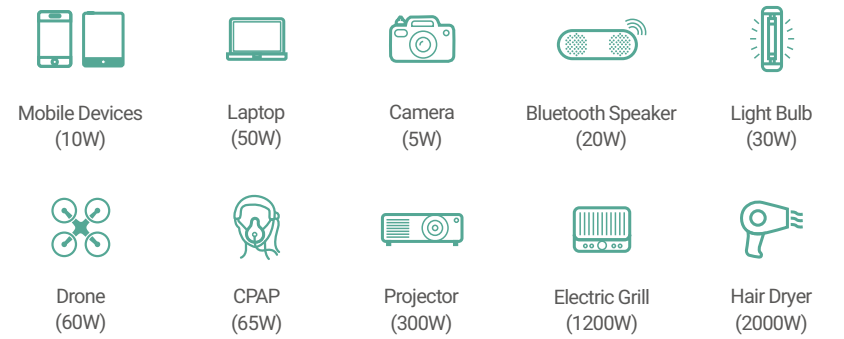

Power Wherever You Need

Outdoor Adventure

For campers, explorers, RV dwellers